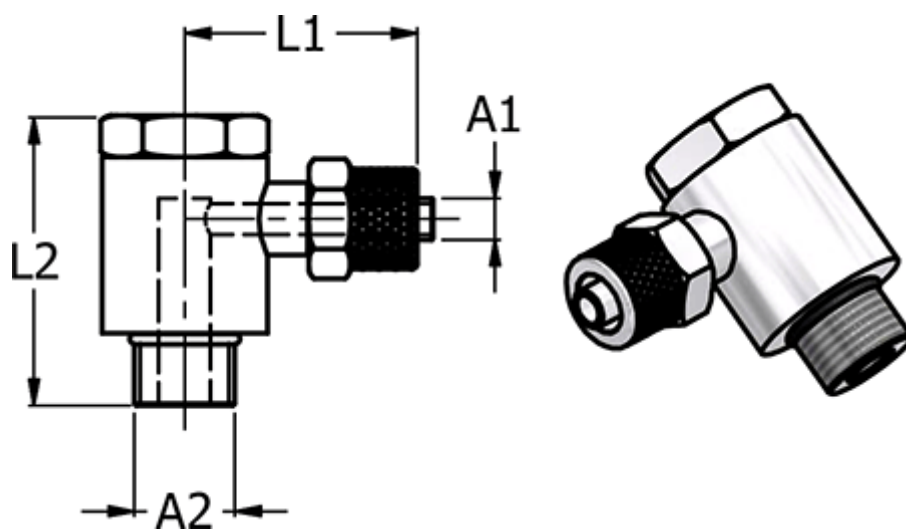

Article number: 586136188

Description: Push-on fitting 13.618-8, metal G 1/8"/Ø8/6
Banjovinkel

Measures

= -	NV	= 14
= -	Thread A2 = G 1/8"	
= -		
= -		
= -		

Hose diameter A1 = 8/6

L1 = 24.0

L2 = 28.0